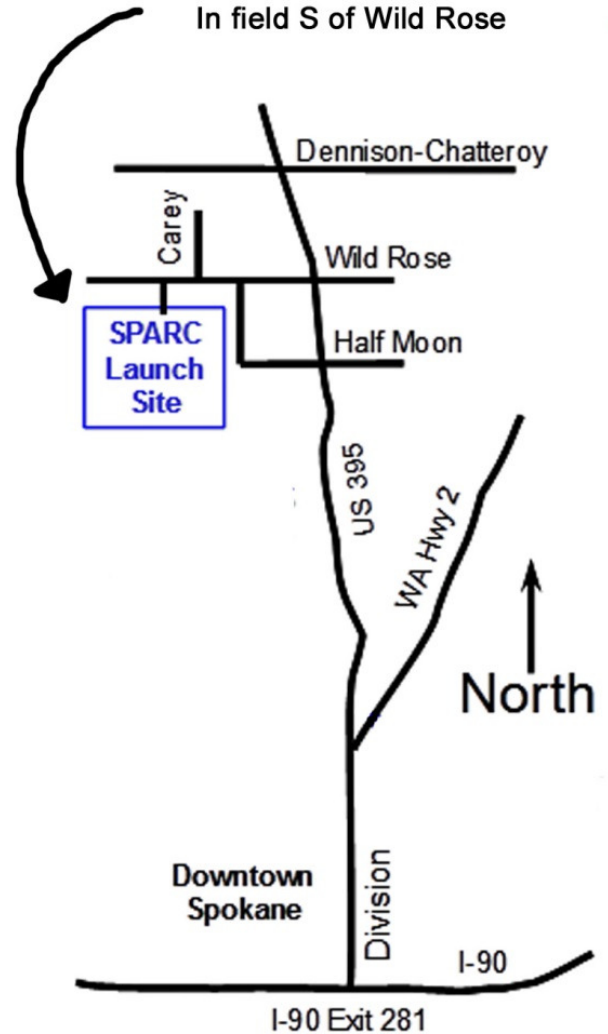

15 miles N of I-90
1.5 miles W of US 395
In field S of Wild Rose

GPS coordinates
for launch site are:
N 47.86844 ° W 117.45190 °

*Launch site used for official
SPARC launches only*